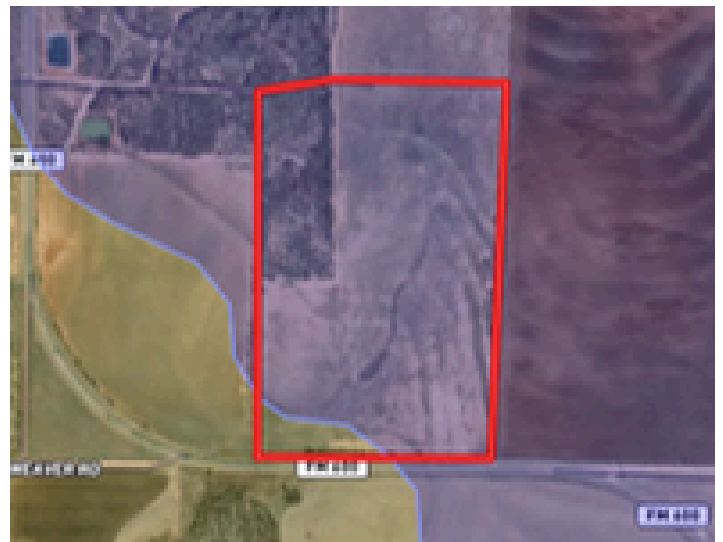

52 ACRES HASKELL CO.

HASKELL, TX

FOR SALE

ABOUT:

52± acres on FM 600 near Lake Stamford offering a great opportunity for a homesite, recreational getaway, or investment property. Conveniently located minutes from Haskell and Lake Stamford, with easy access to Abilene, Fort Worth, and Lubbock. Ideal for country living with horses or livestock, with added potential for future development or commercial use, such as a landing yard or parking.