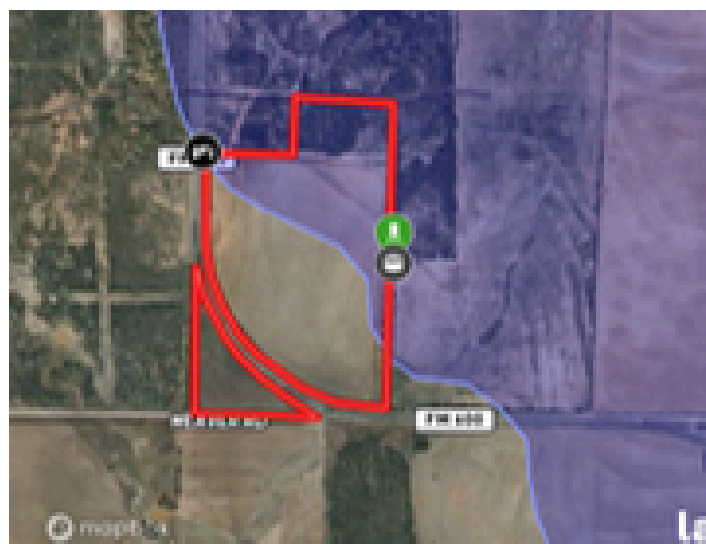

## ABOUT:

42± acres on FM 600 near Lake Stamford in Paint Creek ISD, this versatile tract is mostly flat with wheat fields and about 5± acres of pasture. It offers aquifer access potential, FM 600 frontage, and easy access to Haskell and Lake Stamford. Ideal for a homesite, hobby farm, livestock, or investment opportunity, with additional acreage available.